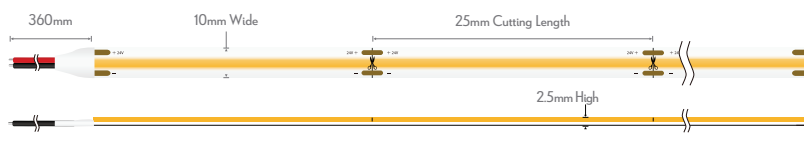

Specification Features

Input Voltage:	24V DC
Per Metre Power (W):	15W
IP rating (IP):	IP54**
Per Metre Lumen Output (lm):	Warm White 3000K - 1350lm Neutral White 4000K - 1500lm White 5000K - 1500lm
LED type:	COB - 640 LED Per Metre
CCT:	3000K - 4000K - 5000K
CRI:	≥90
Beam angle (°):	180°
Dimmable:	Yes***
Lifespan (hrs):	50,000hrs
Wiring:	Parallel
Cutting Increment/Sections:	25mm
Requires:	24V DC Constant Voltage LED Driver

PLEX-COB-LCCON

PLEX-COB-LCON

PLEX-COB-SCON

PLEX-COB-FCCON

Diagrams / Additional

Item No.	Variant			CCT
	Per Mt	20M	50M	
PLEX-COB-15	24006	24020	24034	3000K
	24007	24021	24035	4000K
	24008	24022	24036	5000K
Max Run Length: 5M				
PLEX-COB	LCCON	LCON	SCON	FCCON
	23991	23993	23990	23992